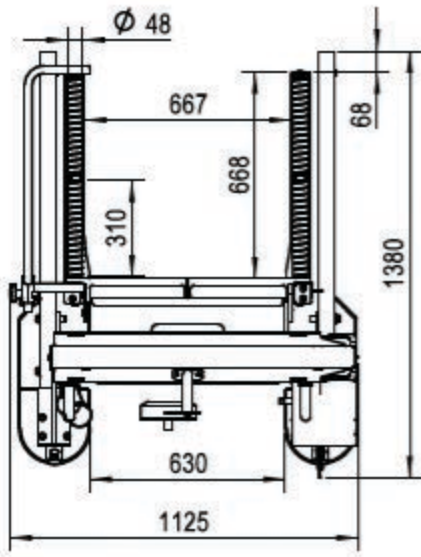

Steril-KoniWD-5P

Safety

Ergonomic

Efficient

Specifications WD-5P / High Lift Wheel Dolly

Capacity:	500 kg
Height:	2172 mm
Length:	1380 mm
Width:	1125 mm
Double Roller Length:	668 mm
Fork Length:	678 mm
Wheel Sizes	800 - 1200 mm
Lifting Height:	1410 mm
Lifting Speed:	45 mm/sec
Tilt Angles:	10° up 4° down
Pneumatic Operation Pressure:	5 - 10 Bar
Air Gun Balancer	9 - 14 kg
Weight:	260 kg