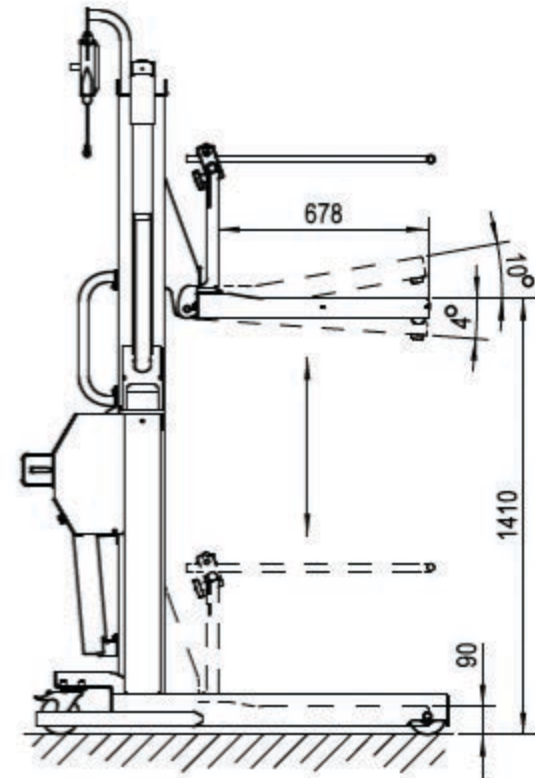

Steril-KoniWD-5P

Safety

Ergonomic

Efficient

Specifications WD-5P / High Lift Wheel Dolly

Capacity:	500 kg
Height:	2172 mm
Length:	1380 mm
Width:	1125 mm
Double Roller Length:	668 mm
Fork Length:	678 mm
Wheel Sizes	800 - 1200 mm
Lifting Height:	1410 mm
Lifting Speed:	45 mm/sec
Tilt Angles:	10° up 4° down
Pneumatic Operation Pressure:	5 - 10 Bar
Air Gun Balancer	9 - 14 kg
Weight:	260 kg