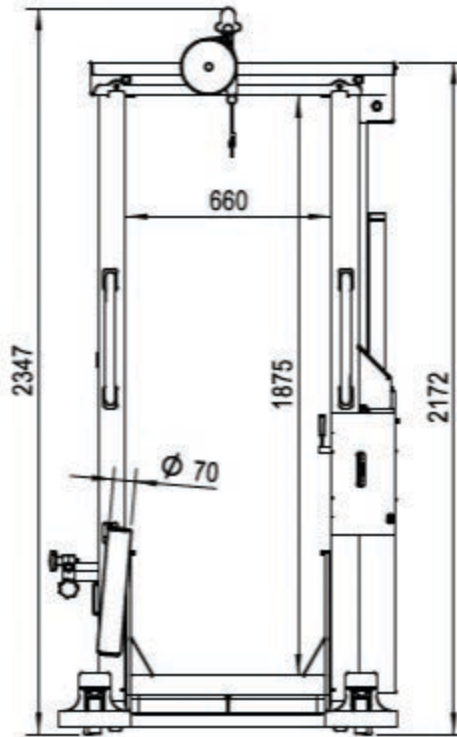

Steril-KoniWD-5P

Safety

Ergonomic

Efficient

Specifications WD-5P / High Lift Wheel Dolly

Capacity:	500 kg
Height:	2172 mm
Length:	1380 mm
Width:	1125 mm
Double Roller Length:	668 mm
Fork Length:	678 mm
Wheel Sizes	800 - 1200 mm
Lifting Height:	1410 mm
Lifting Speed:	45 mm/sec
Tilt Angles:	10° up 4° down
Pneumatic Operation Pressure:	5 - 10 Bar
Air Gun Balancer	9 - 14 kg
Weight:	260 kg